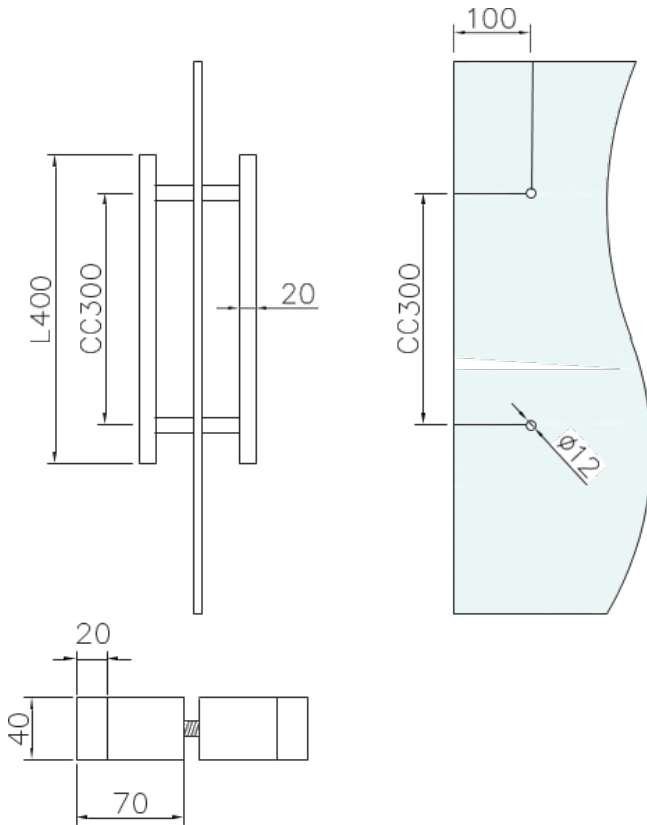

## Pull Handle

### Model: HW-SH400BN

- Size: 16"
- BRASS INSERTS
- BRASS COLLARS
- SOLID STAINLESS STEEL WASHERS
- STAINLESS STEEL BOLTS & SCREWS
- STAINLESS STEEL 304 CONSTRUCTION
- FINISH: BRUSHED NICKEL

Disclaimer: Nerval makes every effort to provide accurate specification data. However, specification may change without notice. Please visit nerval website to see NERVAL'S TERMS AND CONDITIONS.